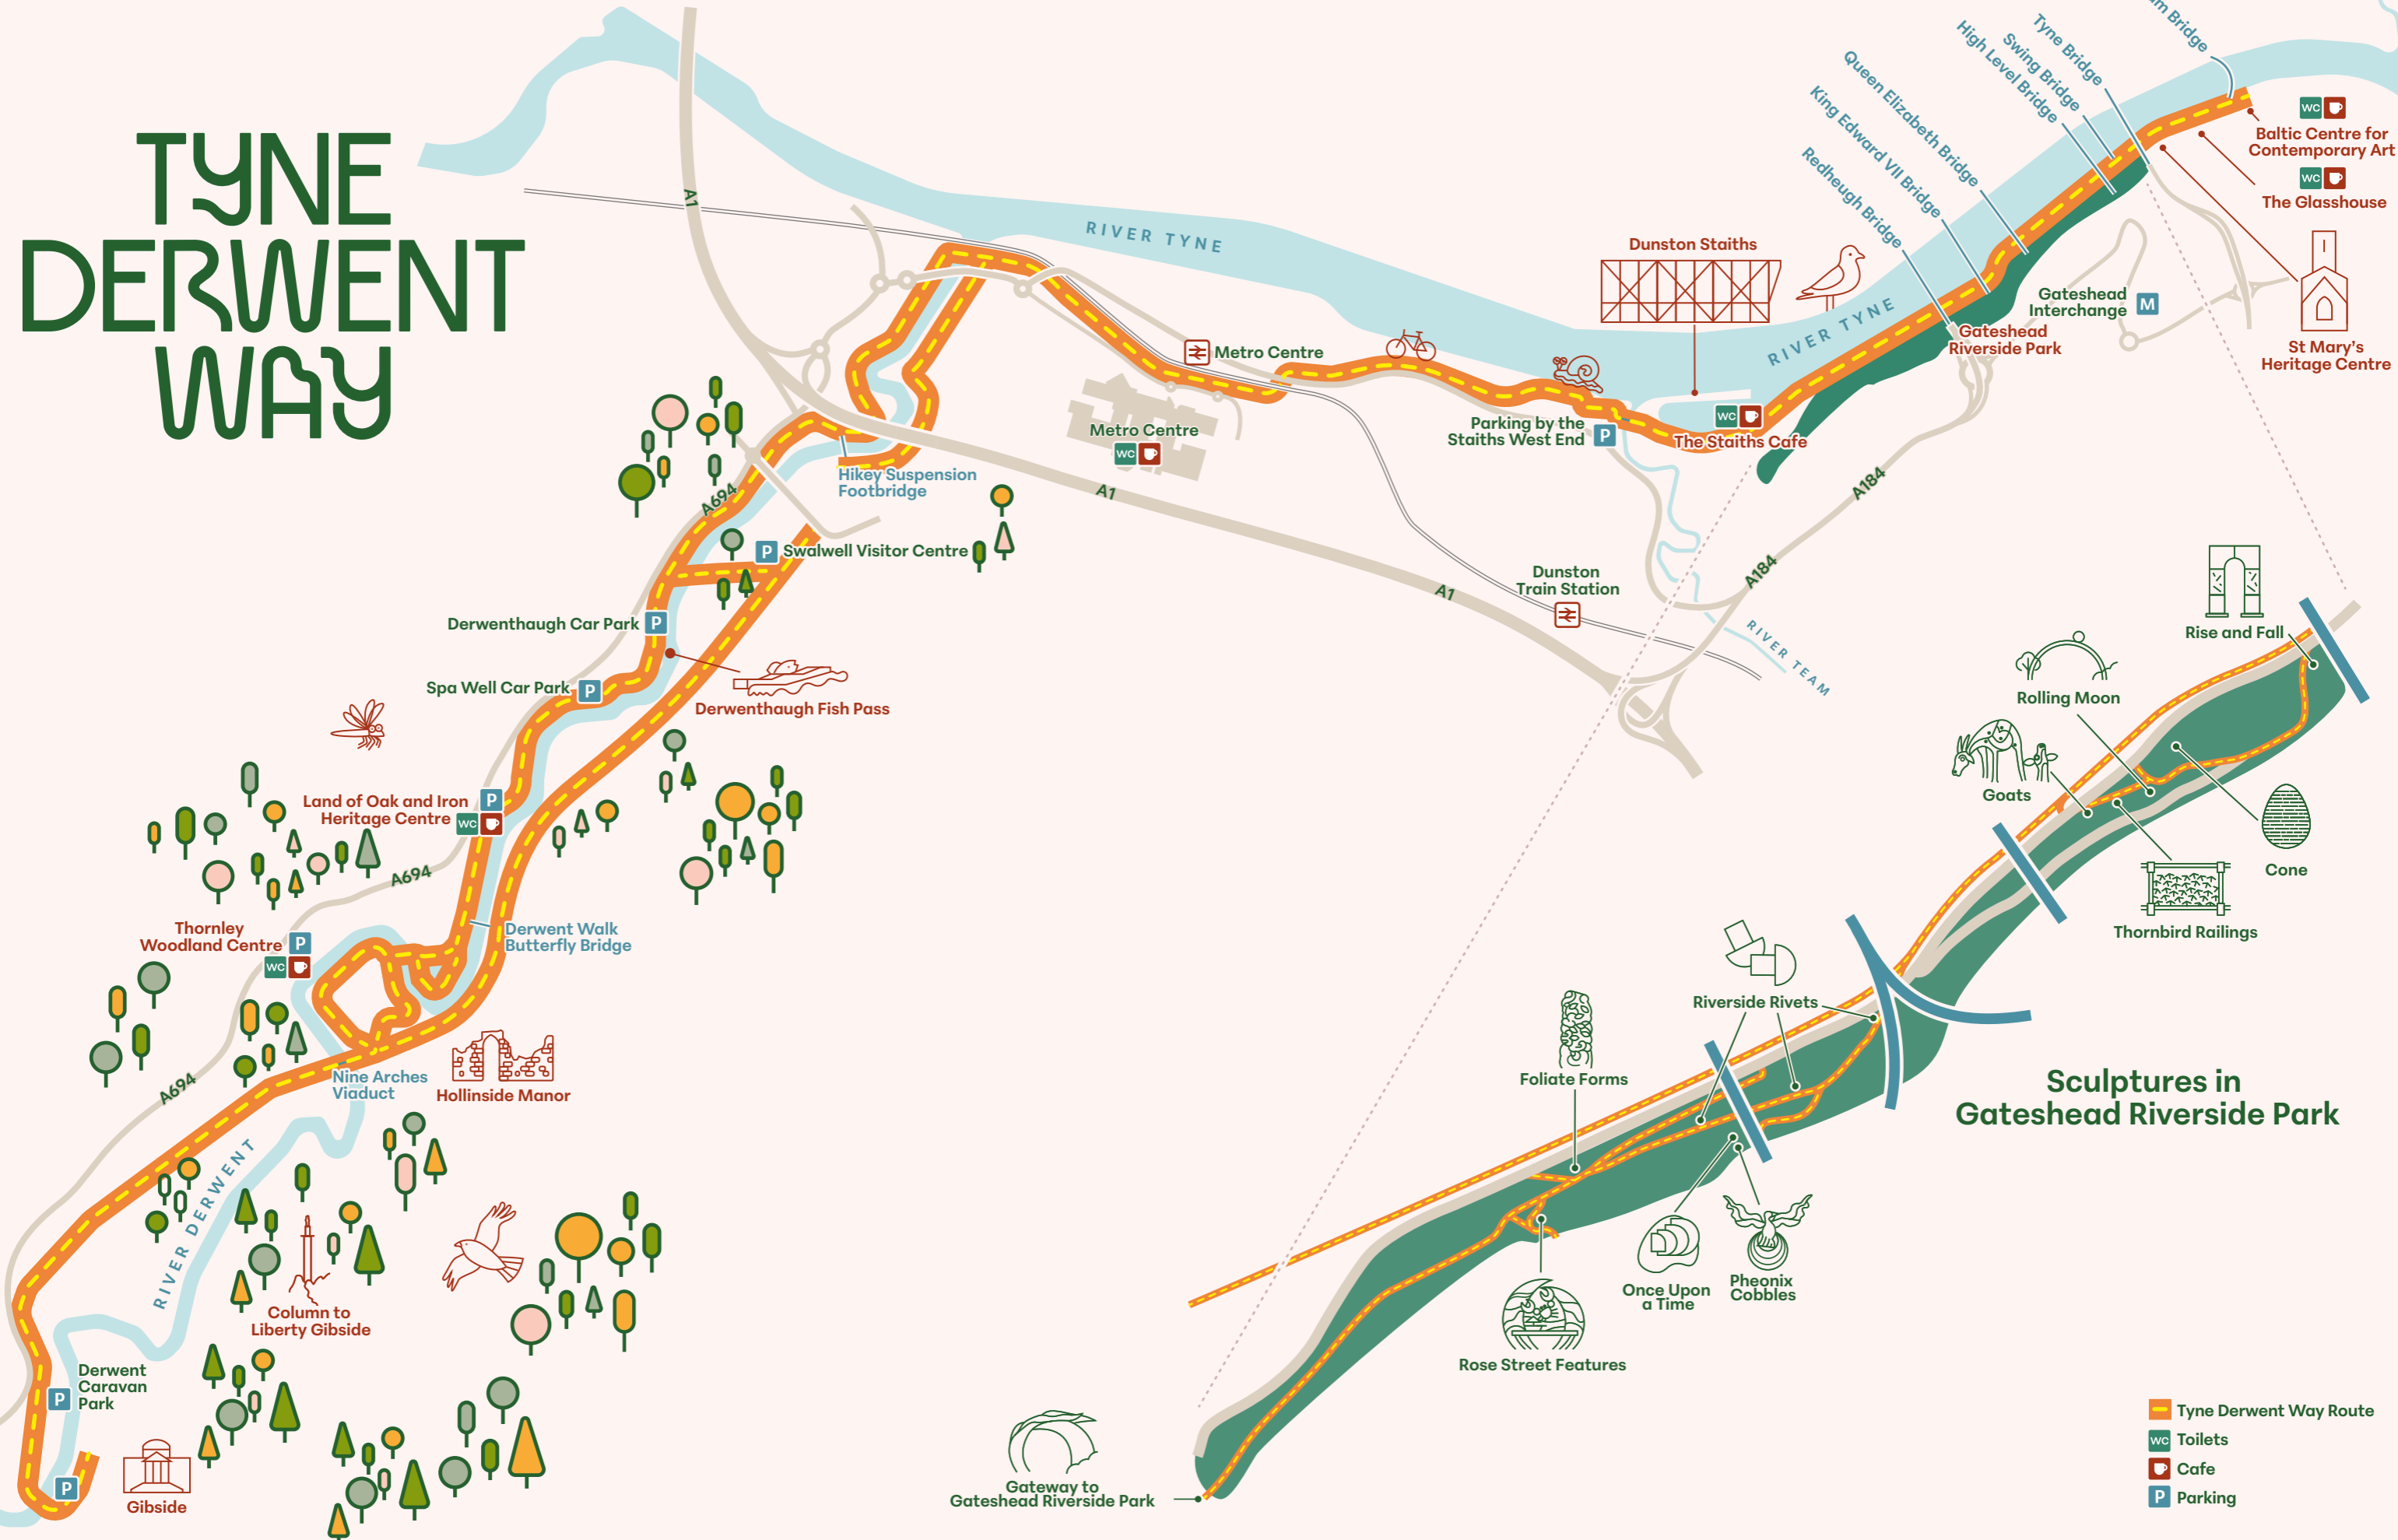

TYNE DERWENT WAY

- Tyne Derwent Way Route
- Toilets
- Cafe
- Parking